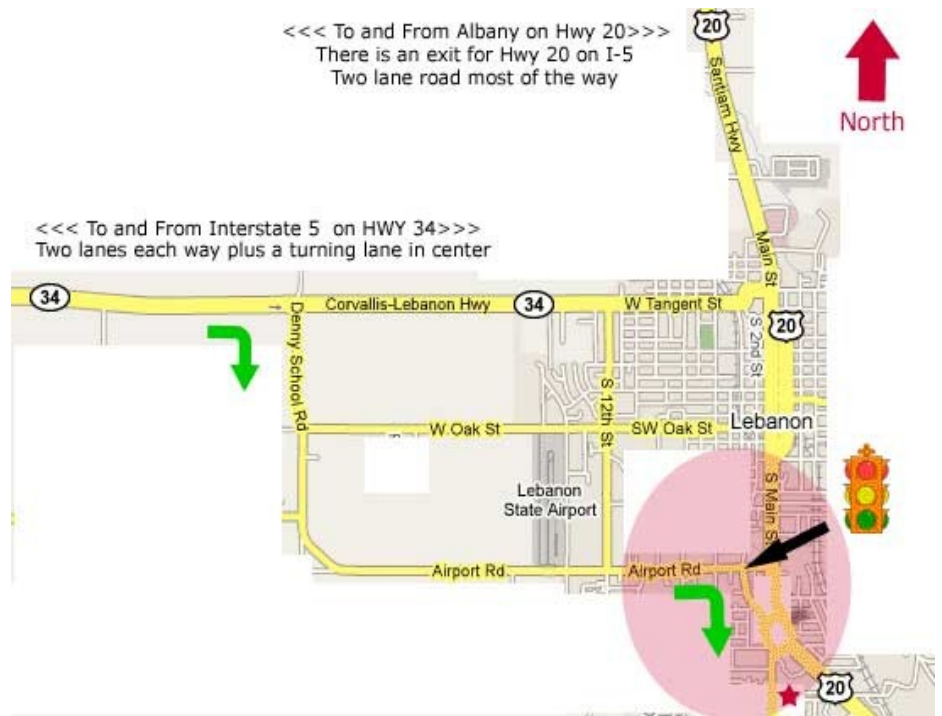

Finally Together Quilt Shop

Lebanon, Oregon

From Portland or Eugene:

From Interstate 5

Take exit # 228 (Hwy 34) and drive EAST toward Lebanon, its about 5.4 miles

Turn Right onto Denny School Road it heads south and then curves to the left and you will be driving eastward into Lebanon. About 3.4 miles

The first intersection with a traffic light is where you will **take a right turn onto South 2nd Street.**

(hint: two churches at the light)

Look at the next map to get a better view.

Continue on South 2nd Street.

Go through the traffic light at the Intersection with Walker Road.

You are now on South Main Road.
(the street names have changed, doesn't matter)

You are HERE!

Parking available on any side of building, entrance is on the South side.

Just so you know, some online maps get confused between Main street and Main Road, but this map is correct!